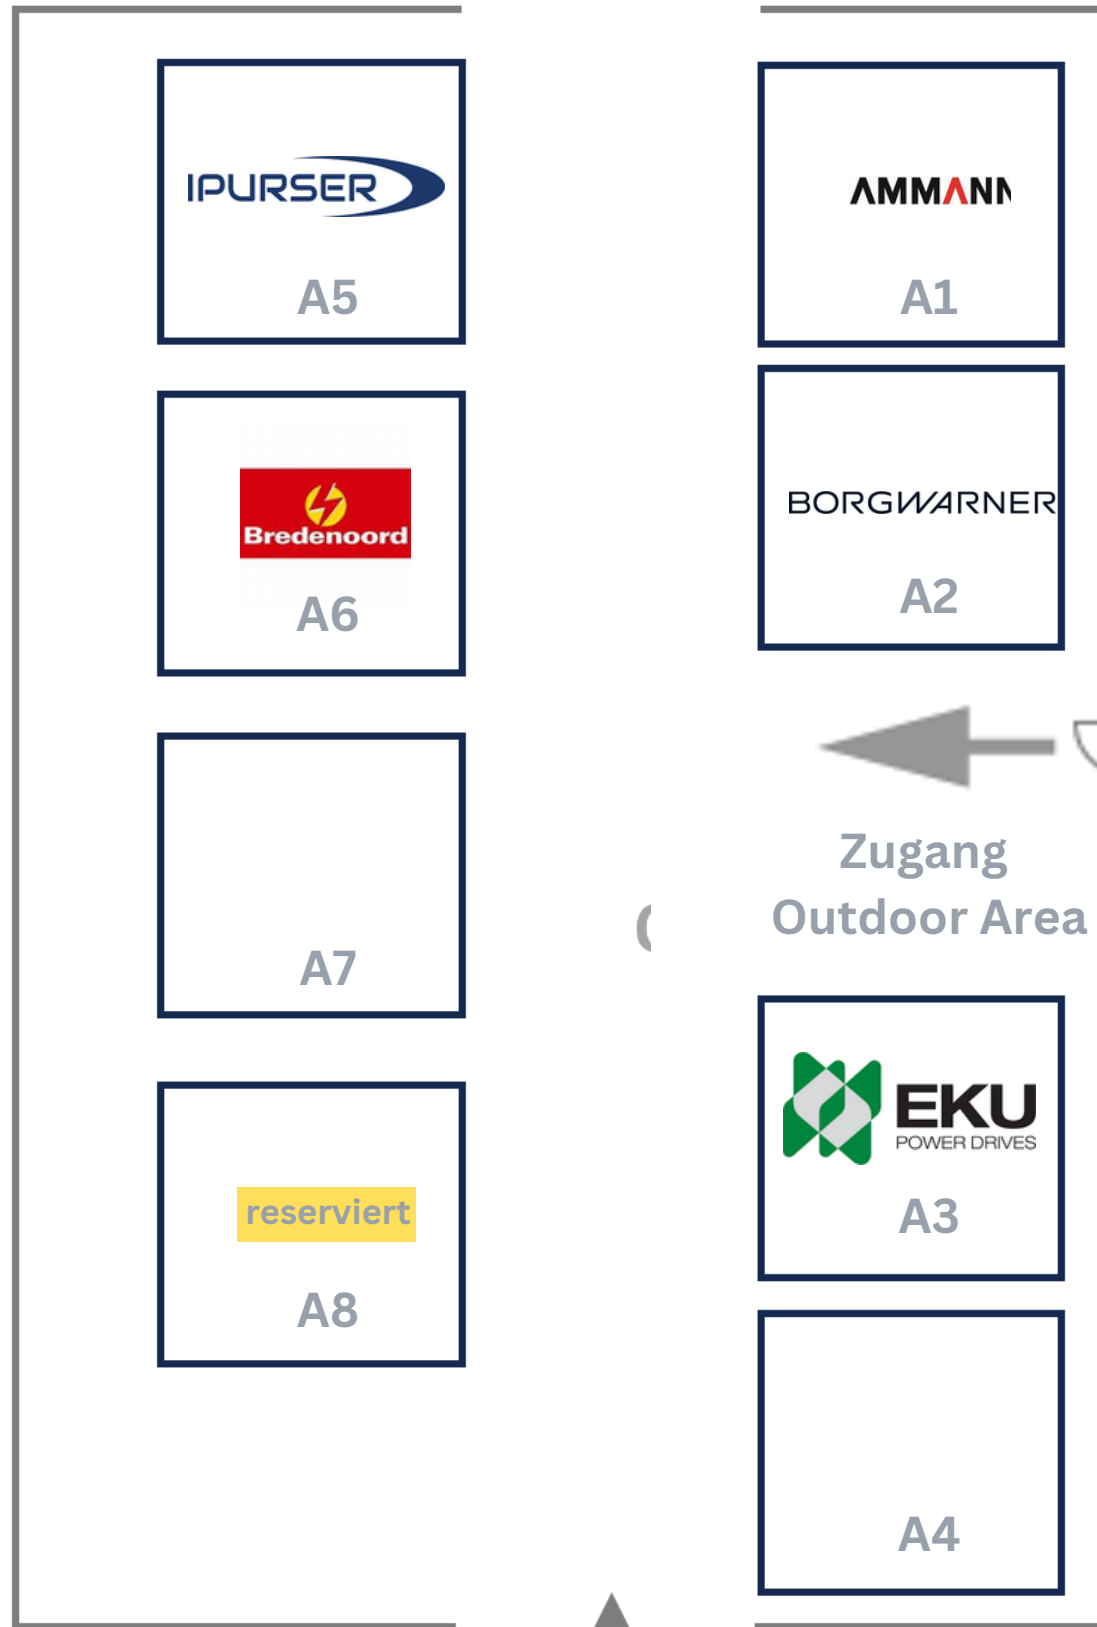

Zugang Demo Area & Testparcour

Main Stage